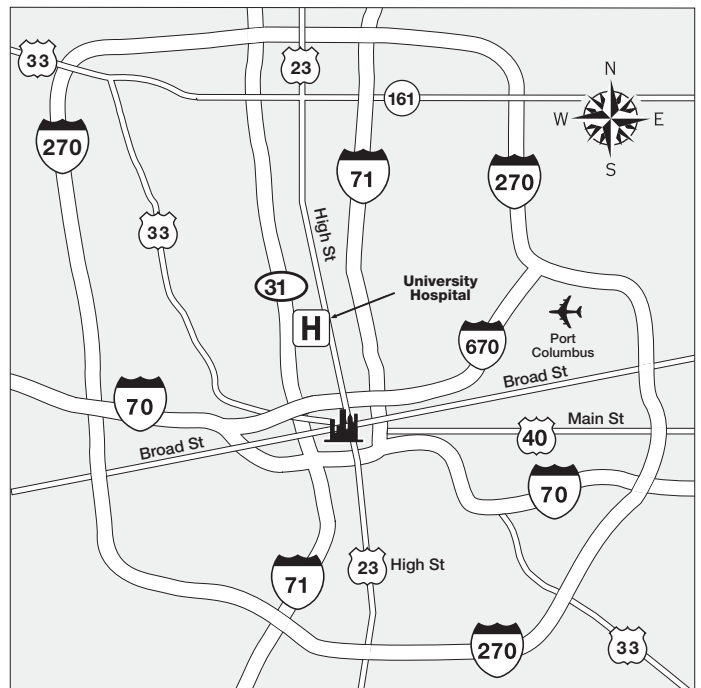

Finding Your Way to University Hospital

410 W. 10th Avenue, Columbus, OH 43210 (614) 293-5123
www.medicalcenter.osu.edu

Directions

From the North:

Take State Route 315 south to King/Kinnear Exit
Turn left onto Kinnear Road (Kinnear Road turns into Olentangy River Road)
Take Olentangy River Road to King Avenue (third traffic light)
Turn left onto King Avenue
Take King Avenue to Cannon Drive
SEE "PARKING" DIRECTIONS

From the South:

Take State Route 315 north to the Medical Center Drive and King Avenue Exit.
SEE "PARKING" DIRECTIONS

Parking-Hospitals Garage

From SR 315 south, take Cannon Drive to Medical Center Drive. Turn right onto Medical Center Drive. **Then...**

From SR 315 north, continue to go straight at the traffic light onto Medical Center Drive. **Then...**

...take Medical Center Drive to Westpark Street. Turn left onto Westpark Street. The Hospitals Parking Garage is located on your left and is connected to the Medical Center with a walkway bridge on the 2nd floor.

Parking-12th Avenue Parking

From SR 315 south, take Cannon Drive to 12th Avenue. **Then...**

From SR 315 north, turn left onto Cannon Drive. Take Cannon Drive to 12th Avenue. **Then...**

...turn right onto 12th Avenue. The 12th Avenue Parking Garage is located on the left side of the 12th Avenue and is connected to the Medical Center with a walkway bridge over 12th Avenue.

Parking-Patient Parking Assistance:

From SR 315 south, take Cannon Drive to Medical Center Drive. Turn right onto Medical Center Drive. **Then...**

From SR 315 north, continue to go straight at the traffic light onto Medical Center Drive. **Then...**