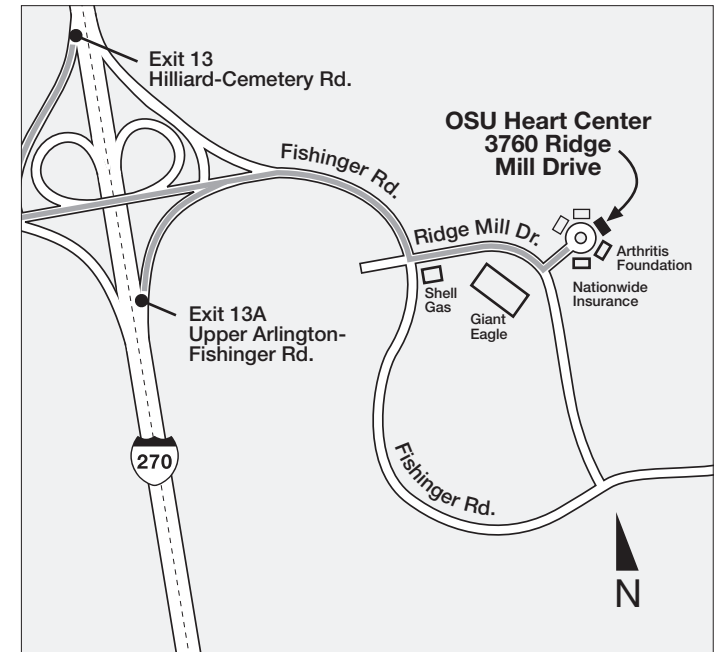

Marka laga Imanayo Koonfur

- Qaado I-270 West ilaa Upper Arlington-Fishinging Road exit (Exit# 13A)
- Ku darsan Fishinging Road
- Qaado Fishinging Road ilaa Ridge Mill Drive (ishaarada nalka taraafigga ee labaad)
- Bidix u gal Ridge Mill Drive
- Marka aad joogtid calaamadda Nationwide Insurance, bidix u leexo
- U sii hayso bidix ilaa xagga dambe ee goobta baarkinka
- OSU Heart Center ee Mill Run waxa uu ku xigaa Ururka sama-falka ee Artharayteyska (Arthritis Foundation)

Marka laga Imanayo Bari iyo Galbeed

- Qaado I-270 N ilaa Upper Arlington-Fishinging Road exit (Exit# 13A)
- Ku darsan Fishinging Road ilaa Ridge Mill Drive (ishaarada nalka taraafigga ee labaad)
- Bidix u gal Ridge Mill Drive
- Marka aad joogtid calaamadda Nationwide Insurance, bidix u leexo
- U sii hayso bidix ilaa xagga dambe ee goobta baarkinka
- OSU Heart Center ee Mill Run waxa uu ku xigaa Ururka sama-falka ee Artharayteyska (Arthritis Foundation)

Sigaar-cabista iyo isticmaalka waxa ka sameysan tubaako lagama oggola gudaha ama dibadda dhisme kasta oo ka tirsan OSU Medical Center.

Waxa la cusbooneysiisay 29-kii Bishii Afraad 2008. Somali