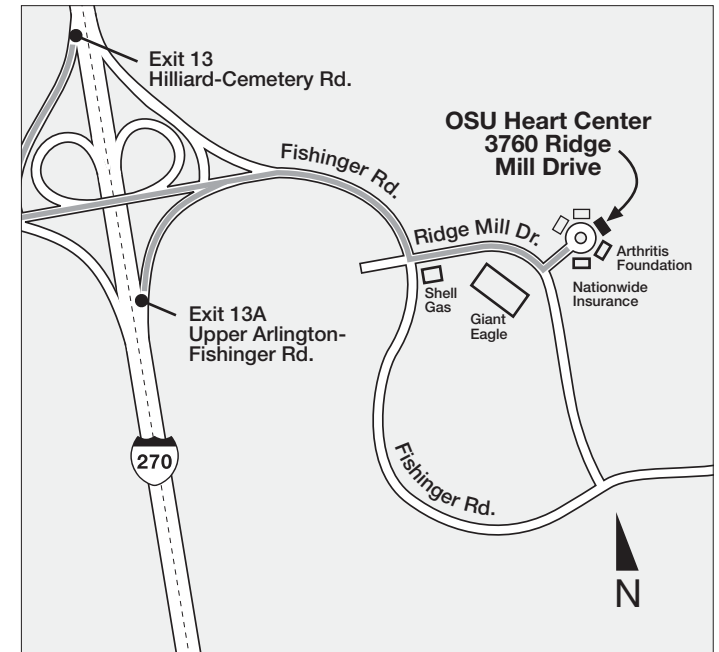

Finding Your Way to The OSU Heart Center at Mill Run

3760 Ridge Mill Dr., Hilliard, Ohio 43026 (614) 527-2070 www.medicalcenter.osu.edu

From the North

- Take I-270 west to Hilliard-Cemetery Road exit (Exit# 13)
- At the traffic light, turn left on Cemetery Road
- Stay straight on Fishinging Road
- Take Fishinging Road to Ridge Mill Drive (second traffic light)
- Turn left onto Ridge Mill Drive
- At the Nationwide Insurance sign, turn left
- Continue bearing left toward the back of the parking lot
- The OSU Heart Center at Mill Run is located next to the Arthritis Foundation

From the South

- Take I-270 west to Upper Arlington-Fishinging Road exit (Exit# 13A)
- Merge onto Fishinging Road
- Take Fishinging Road to Ridge Mill Drive (second traffic light)
- Turn left onto Ridge Mill Drive
- At the Nationwide Insurance sign, turn left
- Continue bearing left toward the back of the parking lot
- The OSU Heart Center at Mill Run is located next to the Arthritis Foundation

From the East and West

- Take I-270 N to Upper Arlington-Fishinging Road exit (Exit# 13A)
- Merge onto Fishinging Road
- Take Fishinging Road to Ridge Mill Drive (second traffic light)
- Turn left onto Ridge Mill Drive
- At the Nationwide Insurance sign, turn left
- Continue bearing left toward the back of the parking lot
- The OSU Heart Center at Mill Run is located next to the Arthritis Foundation