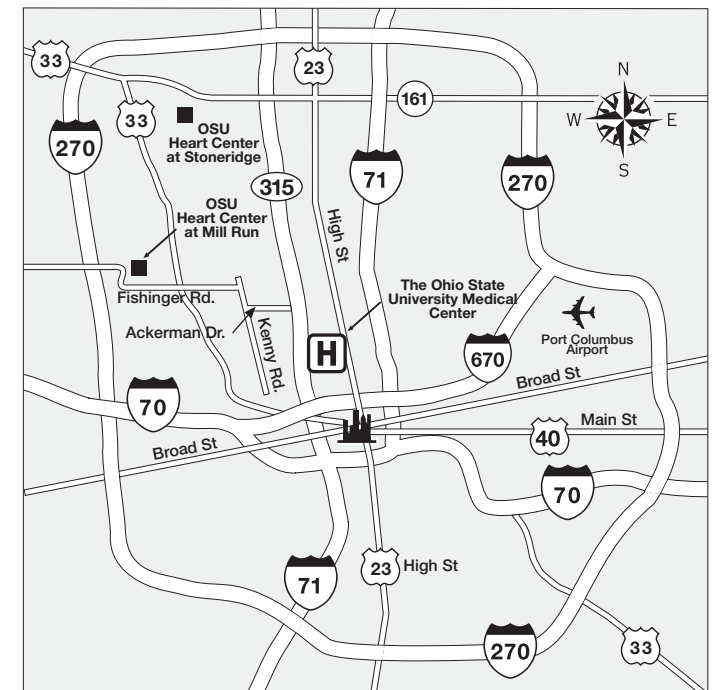

Finding Your Way to The OSU Heart Center at Mill Run

3760 Ridge Mill Dr., Hilliard, Ohio 43026 (614) 527-2070 www.medicalcenter.osu.edu

From the North

- Take I-270 west to Hilliard-Cemetery Road exit (Exit# 13)
- At the traffic light, turn left on Cemetery Road
- Stay straight on Fishinging Road
- Take Fishinging Road to Ridge Mill Drive (second traffic light)
- Turn left onto Ridge Mill Drive
- At the Nationwide Insurance sign, turn left
- Continue bearing left toward the back of the parking lot
- The OSU Heart Center at Mill Run is located next to the Arthritis Foundation

From the South

- Take I-270 west to Upper Arlington-Fishinging Road exit (Exit# 13A)
- Merge onto Fishinging Road
- Take Fishinging Road to Ridge Mill Drive (second traffic light)
- Turn left onto Ridge Mill Drive
- At the Nationwide Insurance sign, turn left
- Continue bearing left toward the back of the parking lot
- The OSU Heart Center at Mill Run is located next to the Arthritis Foundation

From the East and West

- Take I-270 N to Upper Arlington-Fishinging Road exit (Exit# 13A)
- Merge onto Fishinging Road
- Take Fishinging Road to Ridge Mill Drive (second traffic light)
- Turn left onto Ridge Mill Drive
- At the Nationwide Insurance sign, turn left
- Continue bearing left toward the back of the parking lot
- The OSU Heart Center at Mill Run is located next to the Arthritis Foundation