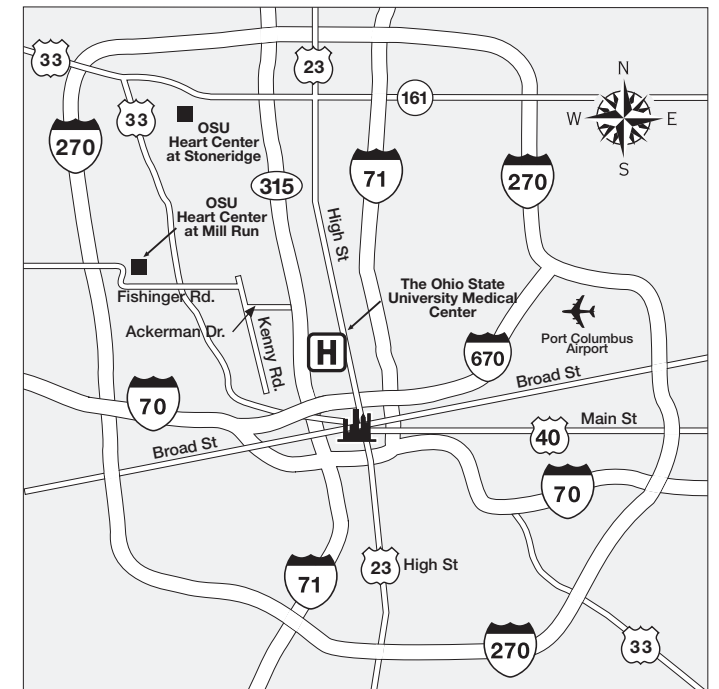

Marka laga Imanayo Koonfur

- Qaado I-270 West ilaa Upper Arlington-Fishinging Road exit (Exit# 13A)
- Ku darsan Fishinging Road
- Qaado Fishinging Road ilaa Ridge Mill Drive (ishaarada nalka taraafigga ee labaad)
- Bidix u gal Ridge Mill Drive
- Marka aad joogtid calaamadda Nationwide Insurance, bidix u leexo
- U sii hayso bidix ilaa xagga dambe ee goobta baarkinka
- OSU Heart Center ee Mill Run waxa uu ku xigaa Ururka sama-falka ee Artharayteyska (Arthritis Foundation)

Marka laga Imanayo Bari iyo Galbeed

- Qaado I-270 N ilaa Upper Arlington-Fishinging Road exit (Exit# 13A)
- Ku darsan Fishinging Road ilaa Ridge Mill Drive (ishaarada nalka taraafigga ee labaad)
- Bidix u gal Ridge Mill Drive
- Marka aad joogtid calaamadda Nationwide Insurance, bidix u leexo
- U sii hayso bidix ilaa xagga dambe ee goobta baarkinka
- OSU Heart Center ee Mill Run waxa uu ku xigaa Ururka sama-falka ee Artharayteyska (Arthritis Foundation)

Sigaar-cabista iyo isticmaalka waxa ka sameysan tubaako lagama oggola gudaha ama dibadda dhisme kasta oo ka tirsan OSU Medical Center.

Waxa la cusbooneysiisay 29-kii Bishii Afraad 2008. Somali