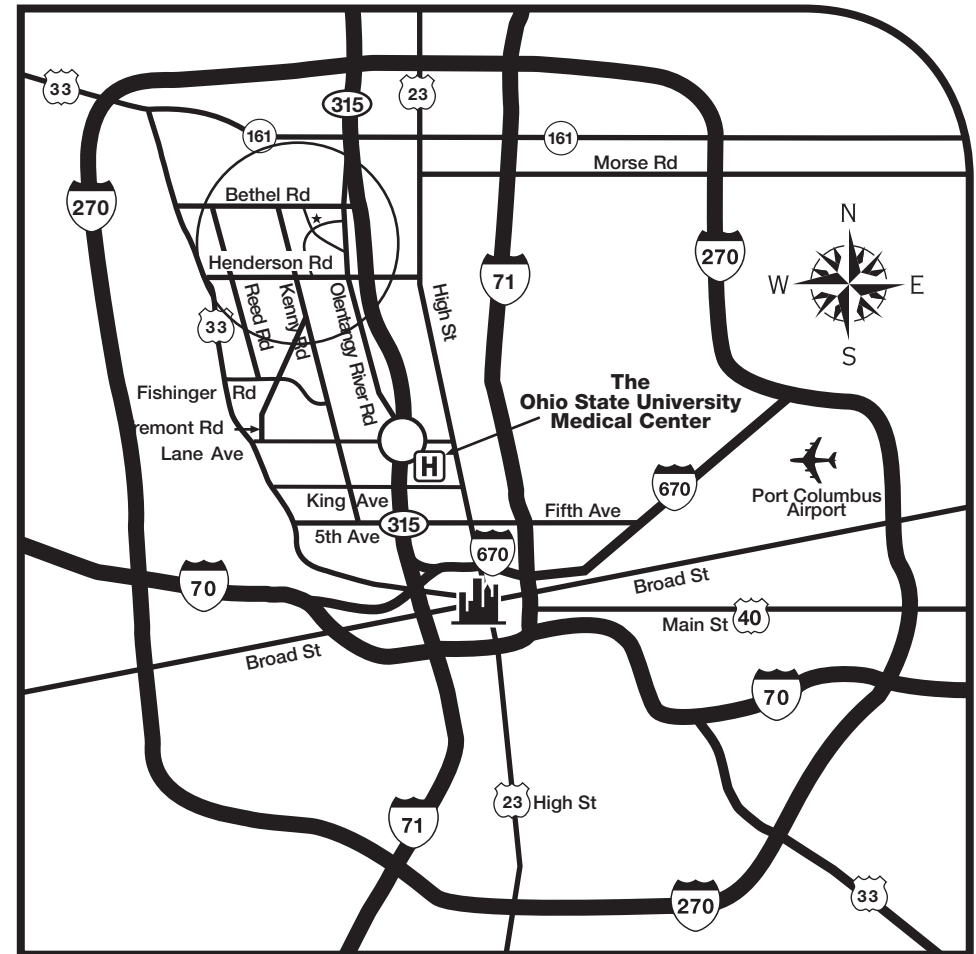

Sida Loo Tago

Xarunta Caafimaadka Haweenka ee Camelot

4775 Knightsbridge Blvd., Suite 103, Columbus, Ohio 43214
Gynecologic Oncology (614) 442-5769
www.medicalcenter.osu.edu

Marka laga imanayo Waqooyi

- Qaado SR 315 South ilaa Bethel Road exit
- Marka aad joogtid ishaarada nalka taraafigga, bidix ugu leexo Olentangy River Road
- Midig ugu leexo Knightsbridge Blvd.
- Camelot waa dhismaha ugu dambeeya ee midigta ka hor calaamadda joogsiga

Marka laga imanayo Koonfur

- Qaado I-71 North ilaa SR 315 North
- Qaado SR 315 North ilaa Bethel Road Exit
- U bax Bethel Road, adigoo bidix u leexanaya marka aad joogtid ishaarada nalka taraafigga
- Isgoyska ugu horeeya, bidix ugu leexo Olentangy River Road
- Midig ugu leexo Knightsbridge Blvd.
- Camelot waa dhismaha ugu dambeeya ee midigta ka hor calaamadda joogsiga

Marka laga imanayo Bari iyo Galbeed

- Qaado I-70 ilaa SR 315 North
- Qaado SR 315 North ilaa Bethel Road exit
- U bax Bethel Road, adigoo bidix u leexanaya Marka aad joogtid ishaarada nalka taraafigga
- Isgoyska ugu horeeya, bidix ugu leexo Olentangy River Road
- Midig ugu leexo Knightsbridge Blvd.
- Camelot waa dhismaha ugu dambeeya ee midigta ka hor calaamadda joogsiga

Sigaar-cabista iyo isticmaalka waxa ka sameysan tubaako lagama oggola gudaha ama dibadda dhisme kasta oo ka tirsan OSU Medical Center.

Waxa la cusbooneysiya 29-kii Bishii Afraad 2008. Somali