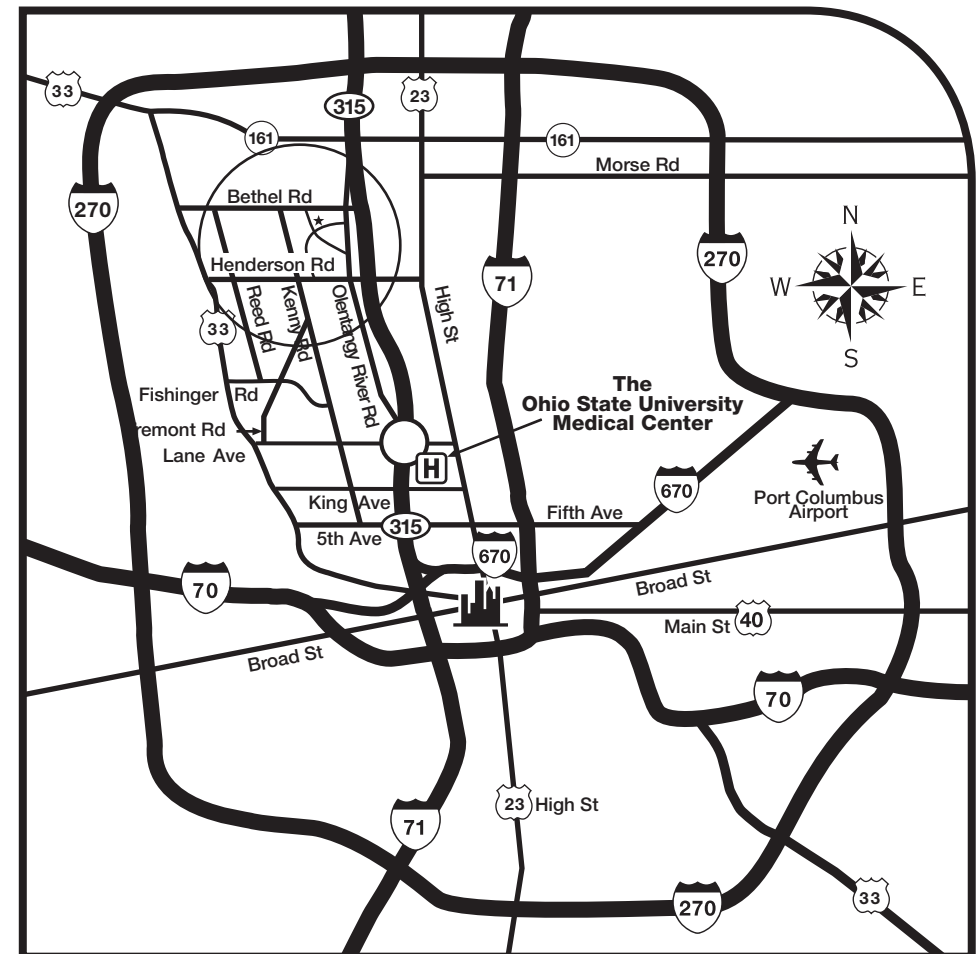

## Directions from the North

- Take SR 315 South to the Bethel Road exit
- At the traffic light, turn left on Olentangy River Road
- Turn right onto Knightsbridge Blvd.
- Camelot is the last building on the right before the stop sign

## Directions from the South

- Take I-71 North to SR 315 North
- Take SR 315 North to the Bethel Road Exit
- Exit onto Bethel Road, turning left at the traffic light
- At the first intersection, turn left on Olentangy River Road
- Turn right onto Knightsbridge Blvd.
- Camelot is the last building on the right before the stop sign

## Directions from the East and West

- Take I-70 to SR 315 North
- Take SR 315 North to the Bethel Road exit
- Exit onto Bethel Road, turning left at the traffic light
- At the first intersection, turn left on Olentangy River Road
- Turn right onto Knightsbridge Blvd.
- Camelot is the last building on the right before the stop sign

# Sida Loo Tago