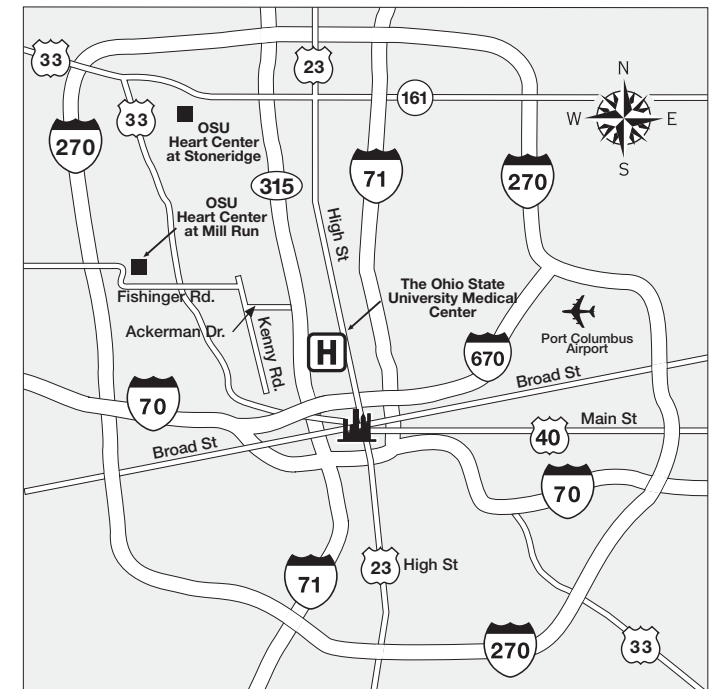

Finding Your Way to The OSU Heart Center at Mill Run

3760 Ridge Mill Dr., Hilliard, Ohio 43026 (614) 527-2070 www.medicalcenter.osu.edu

From the North

- Take I-270 west to Hilliard-Cemetery Road exit (Exit# 13)
- At the traffic light, turn left on Cemetery Road
- Stay straight on Fishinging Road
- Take Fishinging Road to Ridge Mill Drive (second traffic light)
- Turn left onto Ridge Mill Drive
- At the Nationwide Insurance sign, turn left
- Continue bearing left toward the back of the parking lot
- The OSU Heart Center at Mill Run is located next to the Arthritis Foundation

From the South

- Take I-270 west to Upper Arlington-Fishinging Road exit (Exit# 13A)
- Merge onto Fishinging Road
- Take Fishinging Road to Ridge Mill Drive (second traffic light)
- Turn left onto Ridge Mill Drive
- At the Nationwide Insurance sign, turn left
- Continue bearing left toward the back of the parking lot
- The OSU Heart Center at Mill Run is located next to the Arthritis Foundation

From the East and West

- Take I-270 N to Upper Arlington-Fishinging Road exit (Exit# 13A)
- Merge onto Fishinging Road
- Take Fishinging Road to Ridge Mill Drive (second traffic light)
- Turn left onto Ridge Mill Drive
- At the Nationwide Insurance sign, turn left
- Continue bearing left toward the back of the parking lot
- The OSU Heart Center at Mill Run is located next to the Arthritis Foundation

С юга

- Езжайте по I-270 west до съезда на Upper Arlington-Fishinging Road (съезд # 13A)
- Далее Вы попадете на Fishinging Road
- Езжайте по Fishinging Road до Ridge Mill Drive (второй светофор)
- Поверните налево на Ridge Mill Drive
- Около знака Nationwide Insurance поверните налево
- Продолжайте двигаться налево по направлению к тыльной части автостоянки
- Кардиологический центр Университета штата Огайо (The OSU Heart Center) на Mill Run расположен рядом с Arthritis Foundation