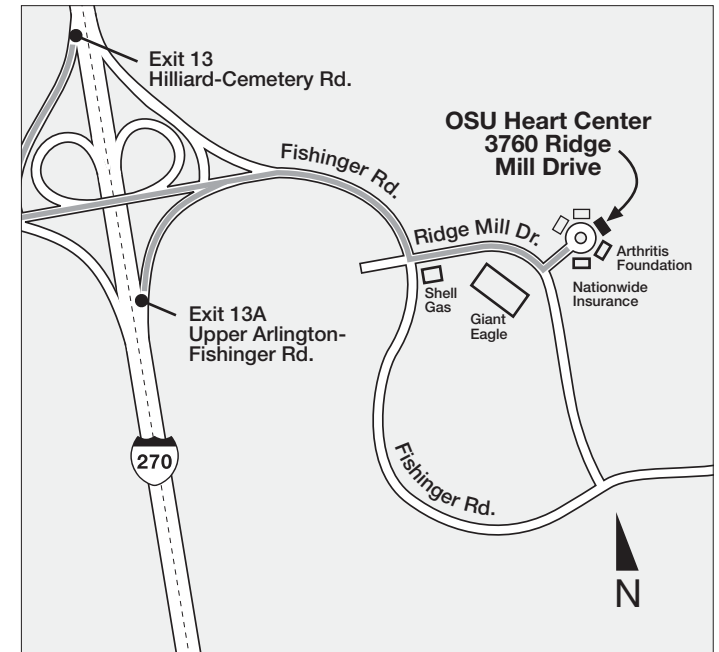

Finding Your Way to The OSU Heart Center at Mill Run

3760 Ridge Mill Dr., Hilliard, Ohio 43026 (614) 527-2070 www.medicalcenter.osu.edu

From the North

- Take I-270 west to Hilliard-Cemetery Road exit (Exit# 13)
- At the traffic light, turn left on Cemetery Road
- Stay straight on Fishinging Road
- Take Fishinging Road to Ridge Mill Drive (second traffic light)
- Turn left onto Ridge Mill Drive
- At the Nationwide Insurance sign, turn left
- Continue bearing left toward the back of the parking lot
- The OSU Heart Center at Mill Run is located next to the Arthritis Foundation

From the South

- Take I-270 west to Upper Arlington-Fishinging Road exit (Exit# 13A)
- Merge onto Fishinging Road
- Take Fishinging Road to Ridge Mill Drive (second traffic light)
- Turn left onto Ridge Mill Drive
- At the Nationwide Insurance sign, turn left
- Continue bearing left toward the back of the parking lot
- The OSU Heart Center at Mill Run is located next to the Arthritis Foundation

From the East and West

- Take I-270 N to Upper Arlington-Fishinging Road exit (Exit# 13A)
- Merge onto Fishinging Road
- Take Fishinging Road to Ridge Mill Drive (second traffic light)
- Turn left onto Ridge Mill Drive
- At the Nationwide Insurance sign, turn left
- Continue bearing left toward the back of the parking lot
- The OSU Heart Center at Mill Run is located next to the Arthritis Foundation

С юга

- Езжайте по I-270 west до съезда на Upper Arlington-Fishinging Road (съезд # 13A)
- Далее Вы попадете на Fishinging Road
- Езжайте по Fishinging Road до Ridge Mill Drive (второй светофор)
- Поверните налево на Ridge Mill Drive
- Около знака Nationwide Insurance поверните налево
- Продолжайте двигаться налево по направлению к тыльной части автостоянки
- Кардиологический центр Университета штата Огайо (The OSU Heart Center) на Mill Run расположен рядом с Arthritis Foundation