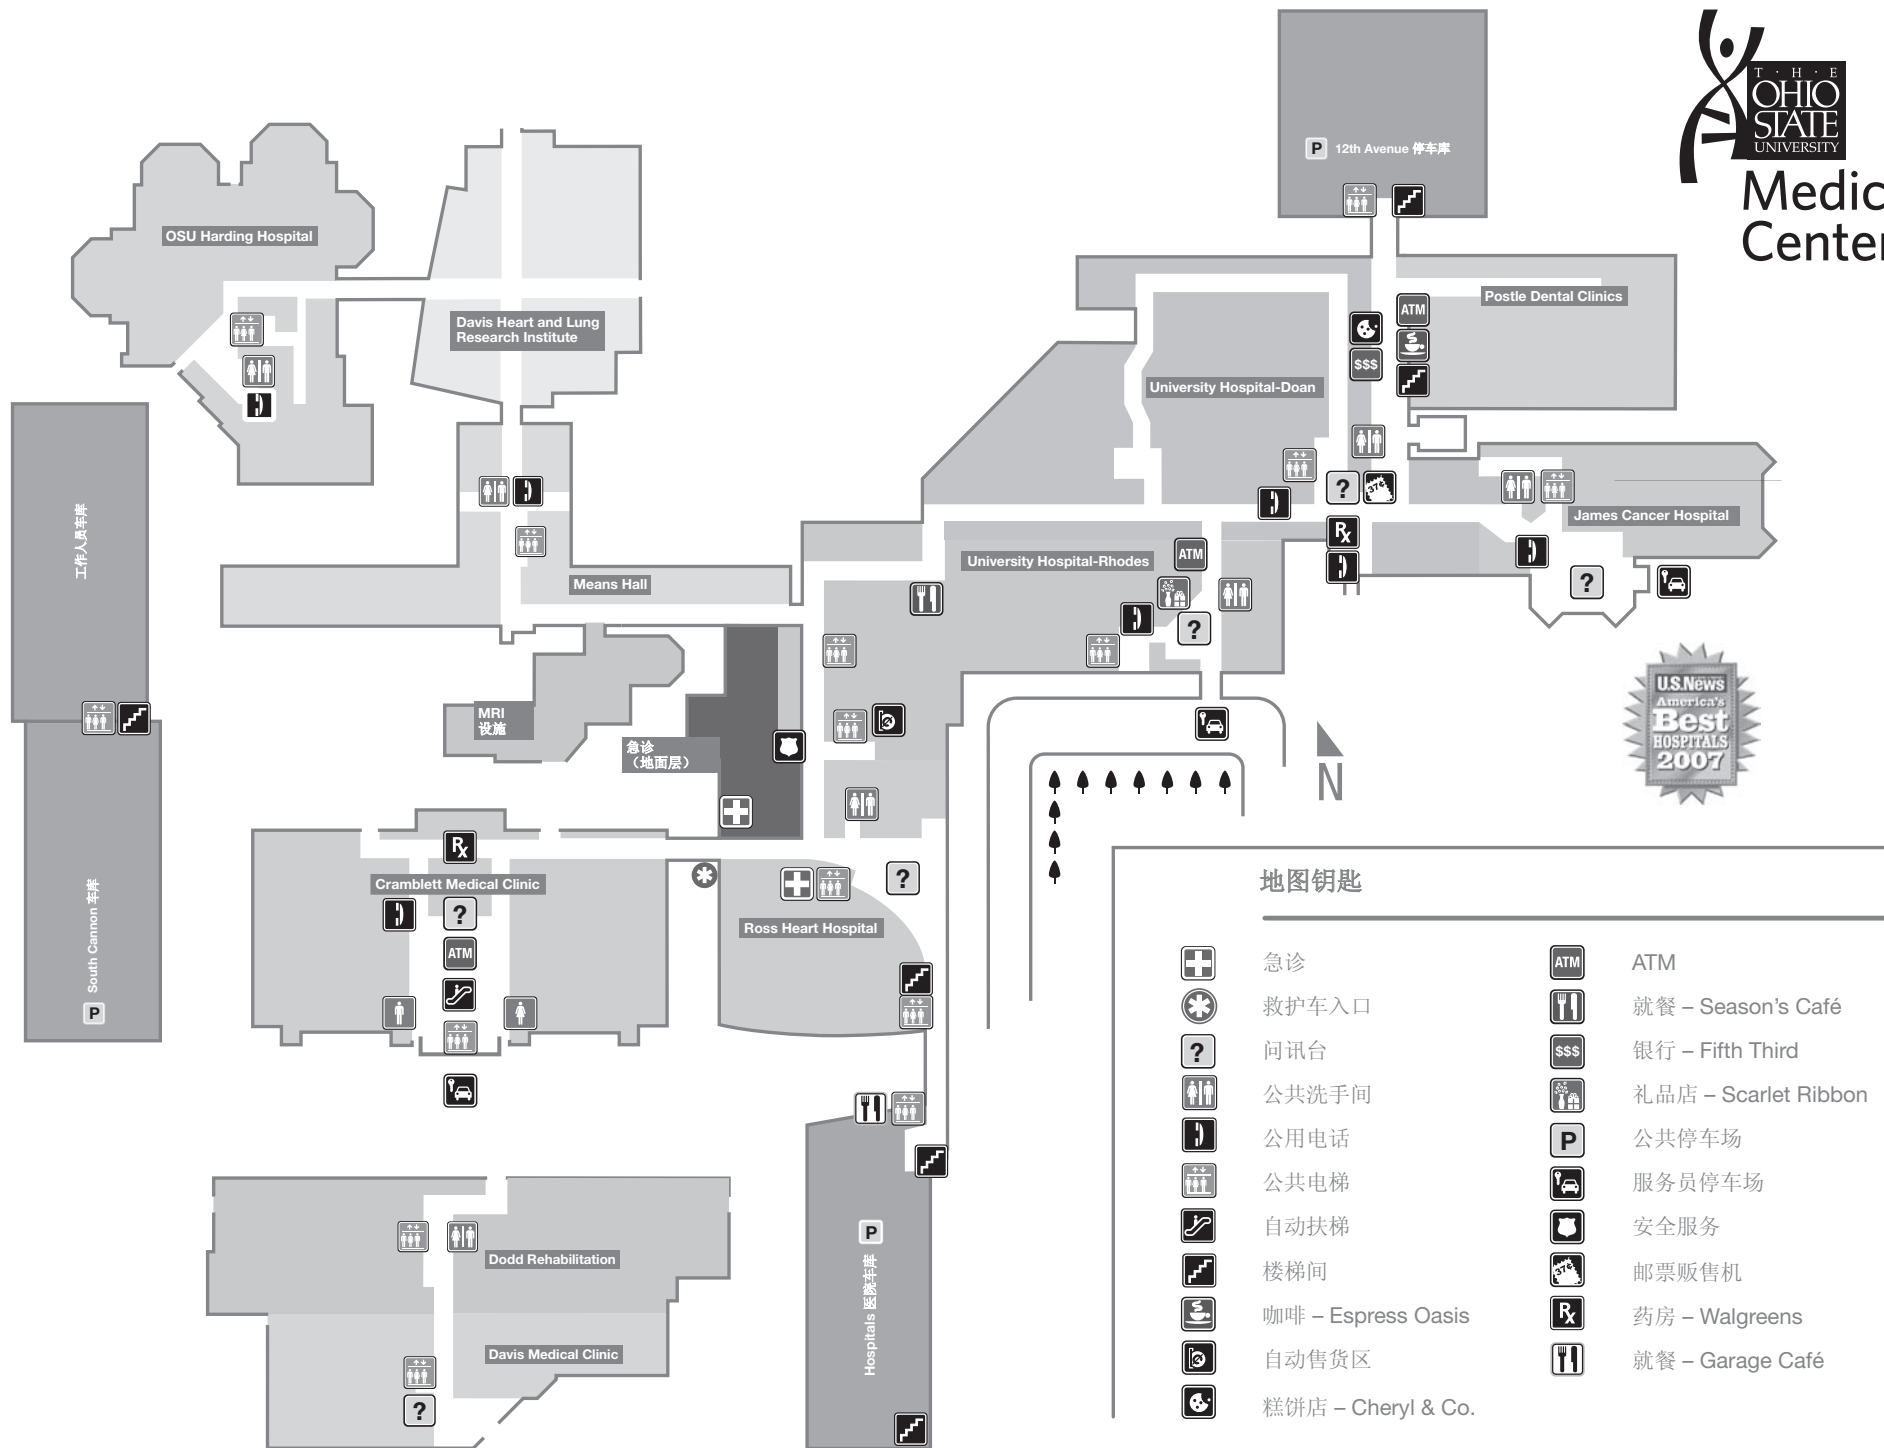

### Map Key

- |   |                         |   |                            |
|---|-------------------------|---|----------------------------|
|   | Emergency               |   | ATM                        |
|  | Ambulance Entrance      |  | Dining – Season's Café     |
|  | Information Desk        |  | Banking – Fifth Third      |
|  | Public Restrooms        |  | Gift Shop – Scarlet Ribbon |
|  | Public Telephone        |  | Public Parking             |
|  | Public Elevators        |  | Valet Parking              |
|  | Escalator               |  | Security Services          |
|  | Stairwell               |  | Stamp Machine              |
|  | Coffee – Espresso Oasis |  | Pharmacy – Walgreens       |
|  | Vending Area            |  | Dining – Garage Café       |
|  | Bakery – Cheryl & Co.   |   |                            |

地图钥匙

- |   |                     |   |                      |
|---|---------------------|---|----------------------|
|   | 急诊                  |   | ATM                  |
|  | 救护车入口               |  | 就餐 – Season's Café   |
|  | 问讯台                 |  | 银行 – Fifth Third     |
|  | 公共洗手间               |  | 礼品店 – Scarlet Ribbon |
|  | 公用电话                |  | 公共停车场                |
|  | 公共电梯                |  | 服务员停车场               |
|  | 自动扶梯                |  | 安全服务                 |
|  | 楼梯间                 |  | 邮票贩售机                |
|  | 咖啡 – Espresso Oasis |  | 药房 – Walgreens       |
|  | 自动售货区               |  | 就餐 – Garage Café     |
|  | 糕饼店 – Cheryl & Co.  |   |                      |