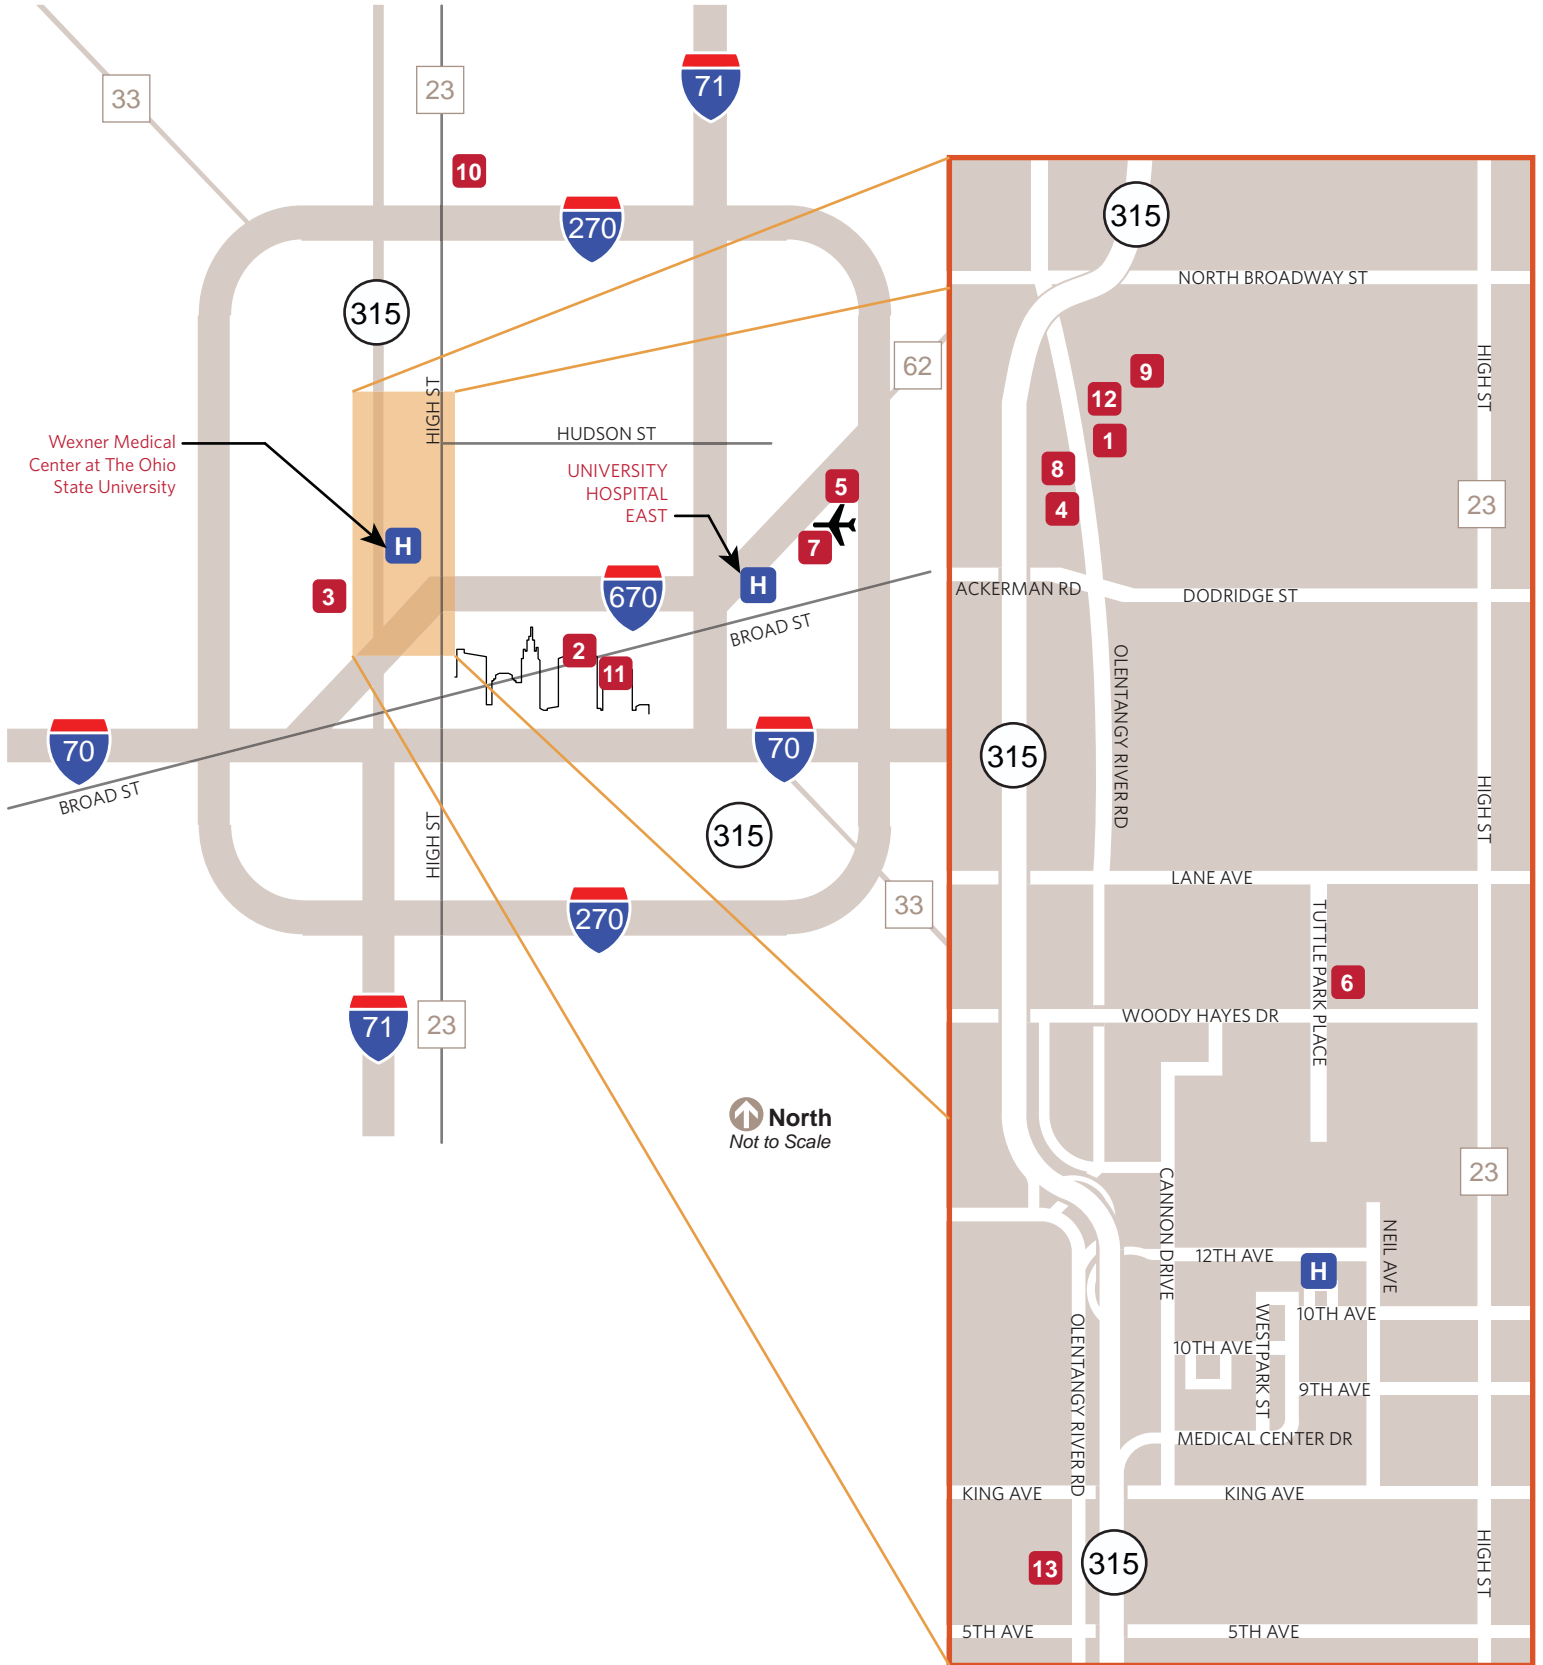

Places to Stay

Patient and Visitor Information

Smoking and the use of tobacco products are not permitted inside or outside of any of The Ohio State University Medical Center buildings.