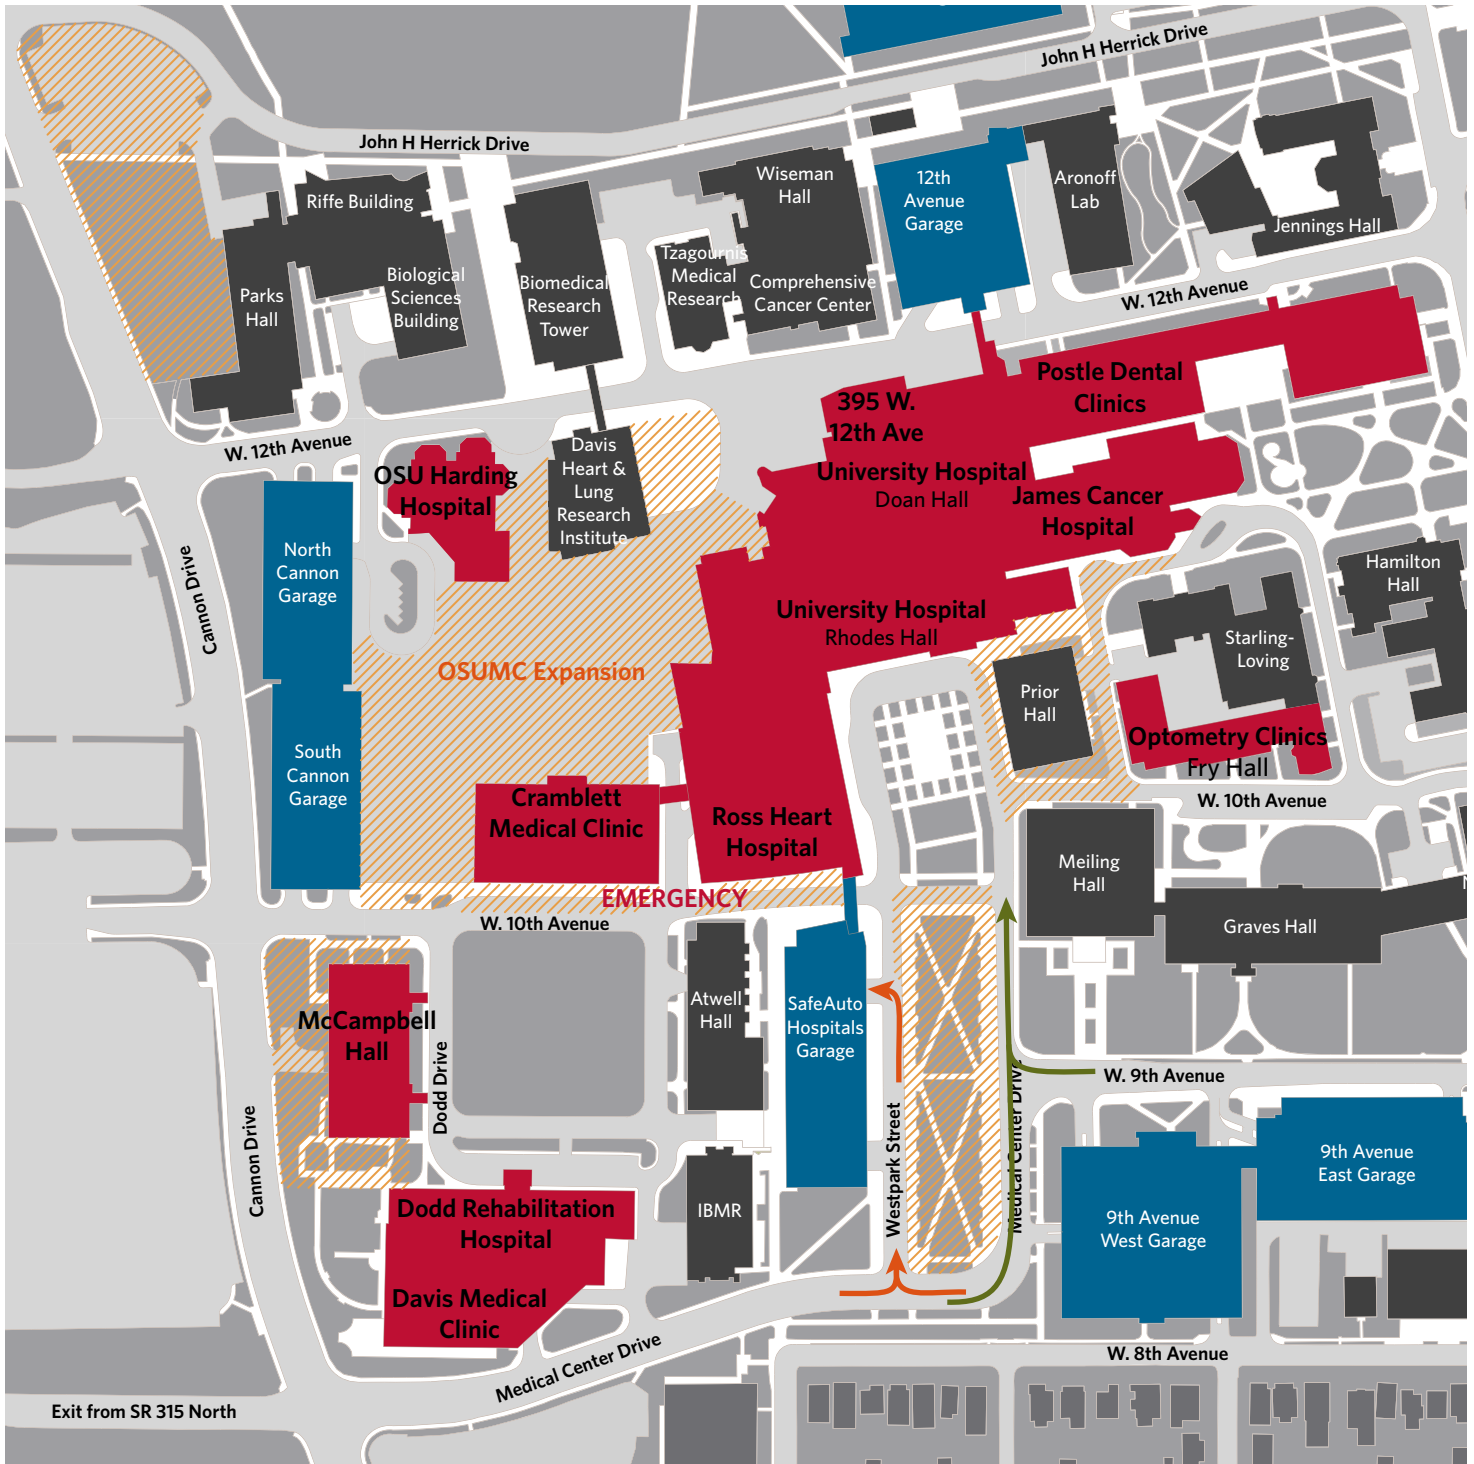

Finding Your Way

Ohio State University Medical Center

-  Patient Valet/Drop Off
-  SafeAuto Garage Parking Only - No Access to Patient Drop Off