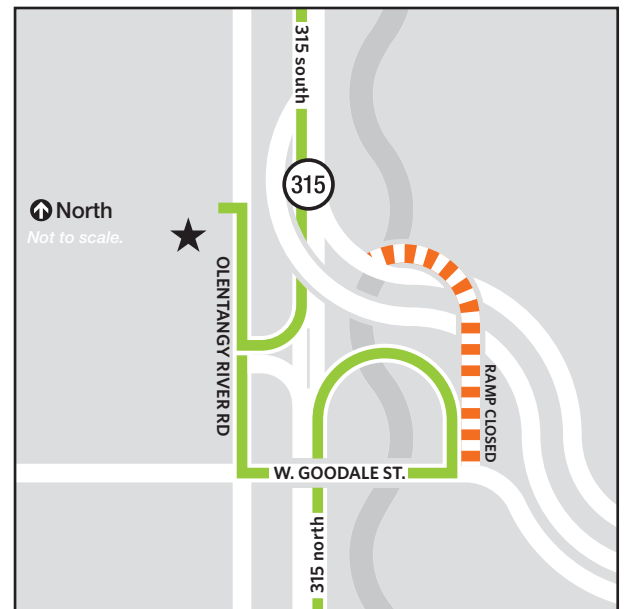

Driving Directions to Eye and Ear Institute

From the North (Delaware, Sandusky and Cleveland):

Take any major highway to I-270.
Take I-270 west toward Dayton.
Merge onto 315 south toward Columbus.
Take the Goodale Street/Grandview Heights exit.
Turn right onto Olentangy River Road.
The Eye and Ear Institute will be on your left.
Free parking is available on the surface lots surrounding the building.

From the South (Circleville, Chillicothe, Portsmouth and Cincinnati):

Take any major highway to I-71.
Take I-71 north to 315 north.
Take the Goodale Street/Grandview Heights exit.
Turn right onto W. Goodale Street.
Turn right onto Olentangy River Road.
The Eye and Ear Institute will be on your left.
Free parking is available on the surface lots surrounding the building.

From the East (Newark, Zanesville and Pittsburgh):

Take any major highway to I-70.
Take I-70 west to 315 north.
Take the Goodale Street/Grandview Heights exit.
Turn right onto W. Goodale Street.
Turn right onto Olentangy River Road.
The Eye and Ear Institute will be on your left.
Free parking is available on the surface lots surrounding the building.

From the West (Springfield, Dayton and Indianapolis):

Take any major highway to I-70.
Take I-70 east to I-670 east.
Take I-670 east to 315 north.
Take the Goodale Street/Grandview Heights exit.
Turn right onto W. Goodale Street.
Turn right onto Olentangy River Road.
The Eye and Ear Institute will be on your left.
Free parking is available on the surface lots surrounding the building.