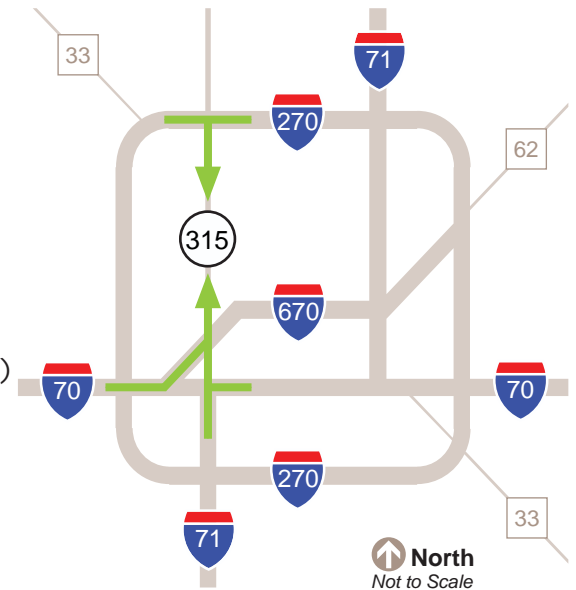

## From the North (Sandusky, Delaware and Cleveland)

Take any major highway to I-270.  
Take I-270 west toward Dayton.  
Merge onto 315 south toward Columbus.  
Take the Goodale Street/Grandview Heights exit.  
Turn right onto Olentangy River Road.  
The Eye and Ear Institute will be on your left.

## From the South (Circleville, Chillicothe, Portsmouth and Cincinnati)

Take any major highway to I-71.  
Take I-71 to SR 315 north.  
Take Goodale Street/Grandview Heights exit.  
Turn right onto W. Goodale Street.  
Turn right onto Olentangy River Road.  
The Eye and Ear Institute will be on your left.

## From the East (Newark, Zanesville and Pittsburgh)

Take any major highway to I-70.  
Take I-70 west to SR 315 north.  
Take the Goodale Street/Grandview Heights exit.  
Turn right onto W. Goodale Street.  
Turn right onto Olentangy River Road.  
The Eye and Ear Institute will be on your left.

## From the West (Springfield, Dayton and Indianapolis)

Take any major highway to I-70.  
Take I-70 east to I-670 east.  
Take I-670 east to SR 315 north.  
Take the Goodale Street/Grandview Heights exit.  
Turn right onto W. Goodale Street  
Turn right onto Olentangy River Road.  
The Eye and Ear Institute will be on your left.