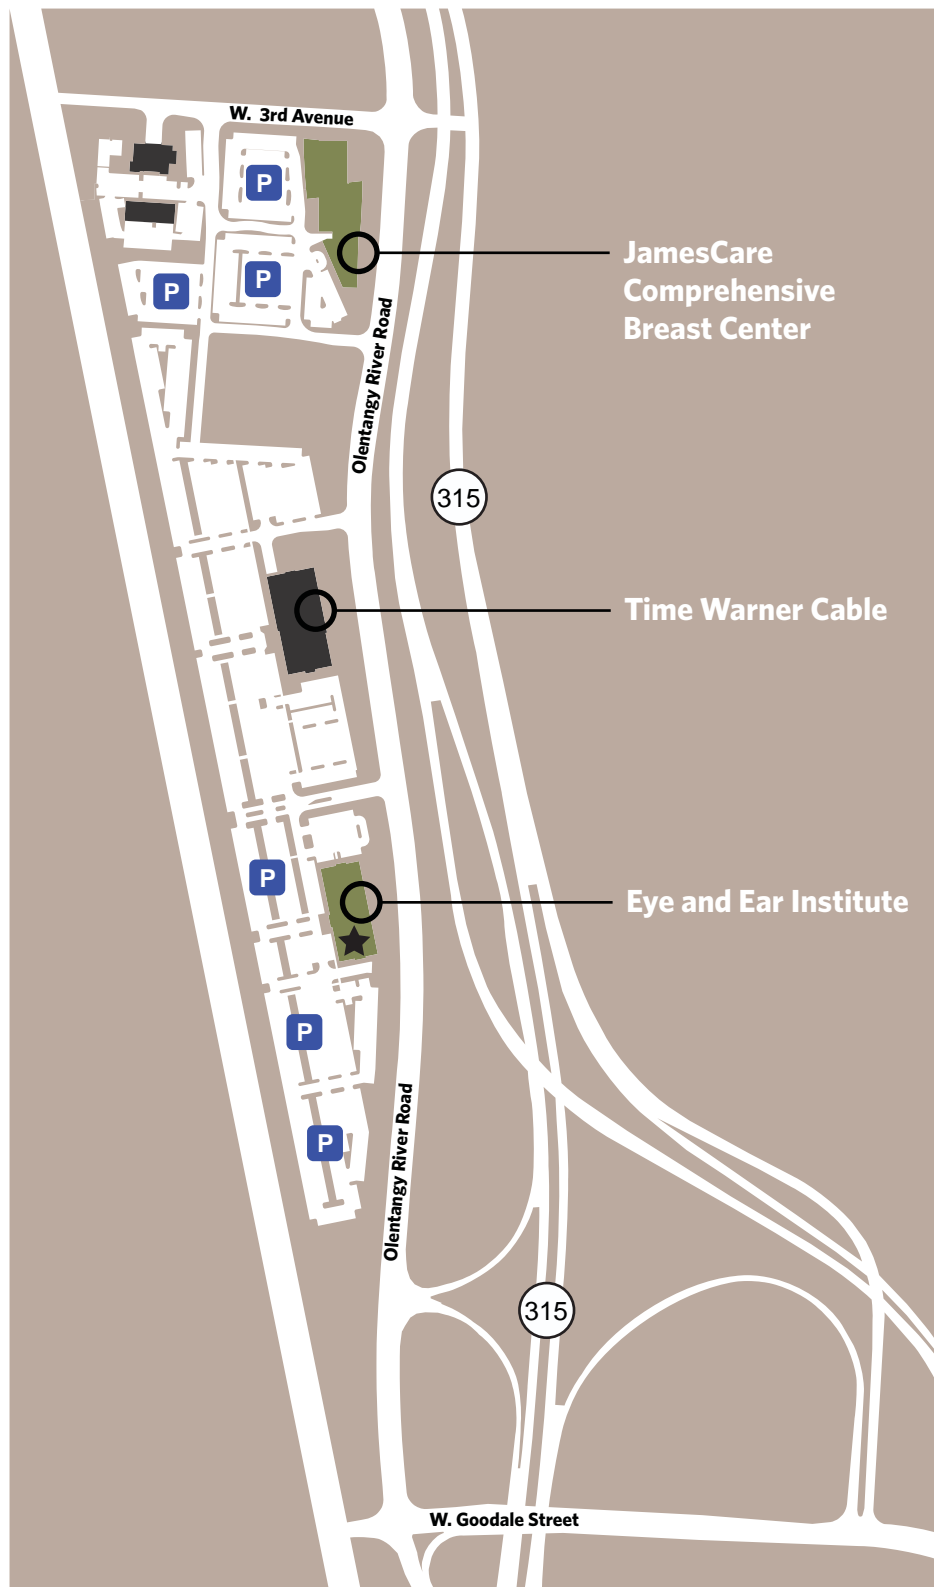

Finding your Way to Eye and Ear Institute

★ **Eye and Ear Institute**

915 Olentangy River Rd
Columbus, OH 43212

www.medicalcenter.osu.edu

Smoking and the use of tobacco products are not permitted inside or outside of any OSU Medical Center building.