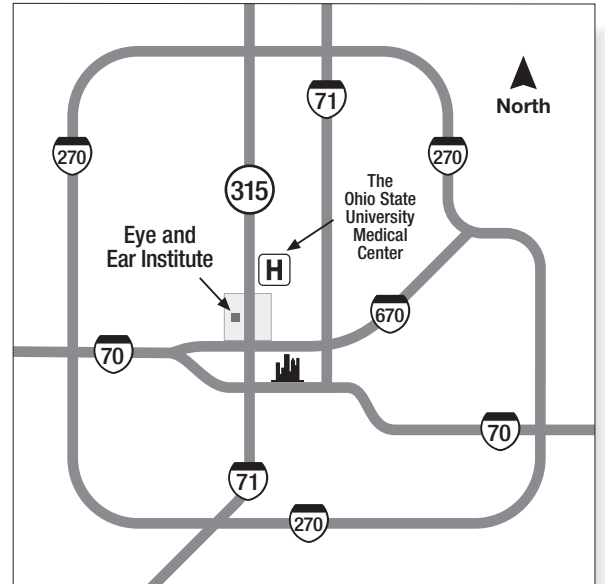

Directions to Eye and Ear Institute

915 Olentangy River Road, Columbus, OH 43212
www.medicalcenter.osu.edu

From the North (Delaware, Sandusky and Cleveland):

Take any major highway to I-270.
Take I-270 west toward Dayton.
Merge onto 315 south toward Columbus.
Take the Goodale Street/Grandview Heights exit.
Turn right onto Olentangy River Road.
The Eye and Ear Institute will be on your left.
Free parking is available on the surface lots surrounding the building.

From the South (Circleville, Chillicothe, Portsmouth and Cincinnati):

Take any major highway to I-71.
Take I-71 north to 315 north.
Take the Goodale Street/Grandview Heights exit.
Turn right onto W. Goodale Street.
Turn right onto Olentangy River Road.
The Eye and Ear Institute will be on your left.
Free parking is available on the surface lots surrounding the building.

From the East (Newark, Zanesville and Pittsburgh):

Take any major highway to I-70.
Take I-70 west to 315 north.
Take the Goodale Street/Grandview Heights exit.
Turn right onto W. Goodale Street.
Turn right onto Olentangy River Road.
The Eye and Ear Institute will be on your left.
Free parking is available on the surface lots surrounding the building.

From the West (Springfield, Dayton and Indianapolis):

Take any major highway to I-70.
Take I-70 east to I-670 east.
Take I-670 east to 315 north.
Take the Goodale Street/Grandview Heights exit.
Turn right onto W. Goodale Street.
Turn right onto Olentangy River Road.
The Eye and Ear Institute will be on your left.
Free parking is available on the surface lots surrounding the building.