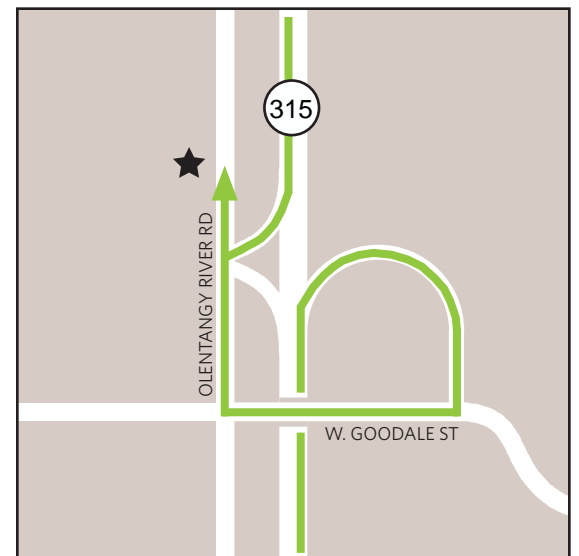

## From the North (Sandusky, Delaware and Cleveland)

Take any major highway to I-270.  
Take I-270 west toward Dayton.  
Merge onto 315 south toward Columbus.  
Take the Goodale Street/Grandview Heights exit.  
Turn right onto Olentangy River Road.  
The Eye and Ear Institute will be on your left.

## From the South (Circleville, Chillicothe, Portsmouth and Cincinnati)

Take any major highway to I-71.  
Take I-71 to SR 315 north.  
Take Goodale Street/Grandview Heights exit.  
Turn right onto W. Goodale Street.  
Turn right onto Olentangy River Road.  
The Eye and Ear Institute will be on your left.

## From the East (Newark, Zanesville and Pittsburgh)

Take any major highway to I-70.  
Take I-70 west to SR 315 north.  
Take the Goodale Street/Grandview Heights exit.  
Turn right onto W. Goodale Street.  
Turn right onto Olentangy River Road.  
The Eye and Ear Institute will be on your left.

## From the West (Springfield, Dayton and Indianapolis)

Take any major highway to I-70.  
Take I-70 east to I-670 east.  
Take I-670 east to SR 315 north.  
Take the Goodale Street/Grandview Heights exit.  
Turn right onto W. Goodale Street  
Turn right onto Olentangy River Road.  
The Eye and Ear Institute will be on your left.