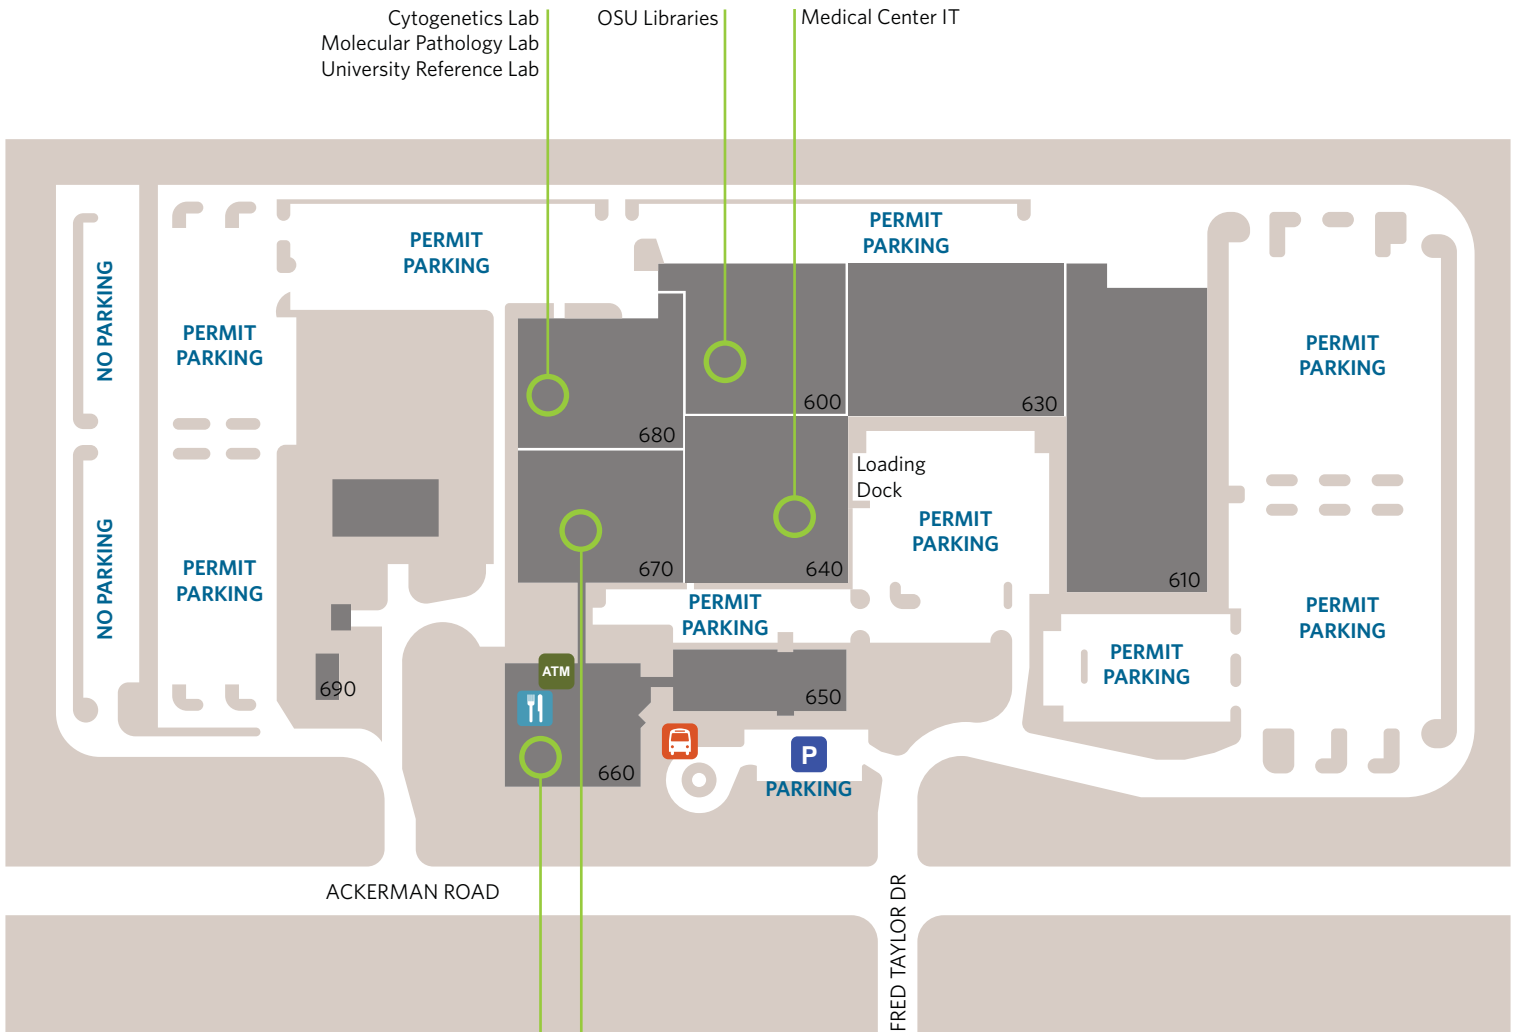

Finding your Way

Administrative Operations at Ackerman Road

Cytogenetics Lab
Molecular Pathology Lab
University Reference Lab

OSU Libraries

Medical Center IT

OSUMC Administrative Operations
Human Resources
Seasons Express-Dining/Coffee

Training Center

North
Not to Scale

- VISITOR PARKING
- SHUTTLE STOP
- ATM
- DINING-SEASONS EXPRESS

Administrative Operations at Ackerman Road

600-690 Ackerman Road
Columbus OH 43202
(614) 293-5123

www.medicalcenter.osu.edu

Smoking and the use of tobacco products are not permitted inside or outside of any OSU Medical Center building.