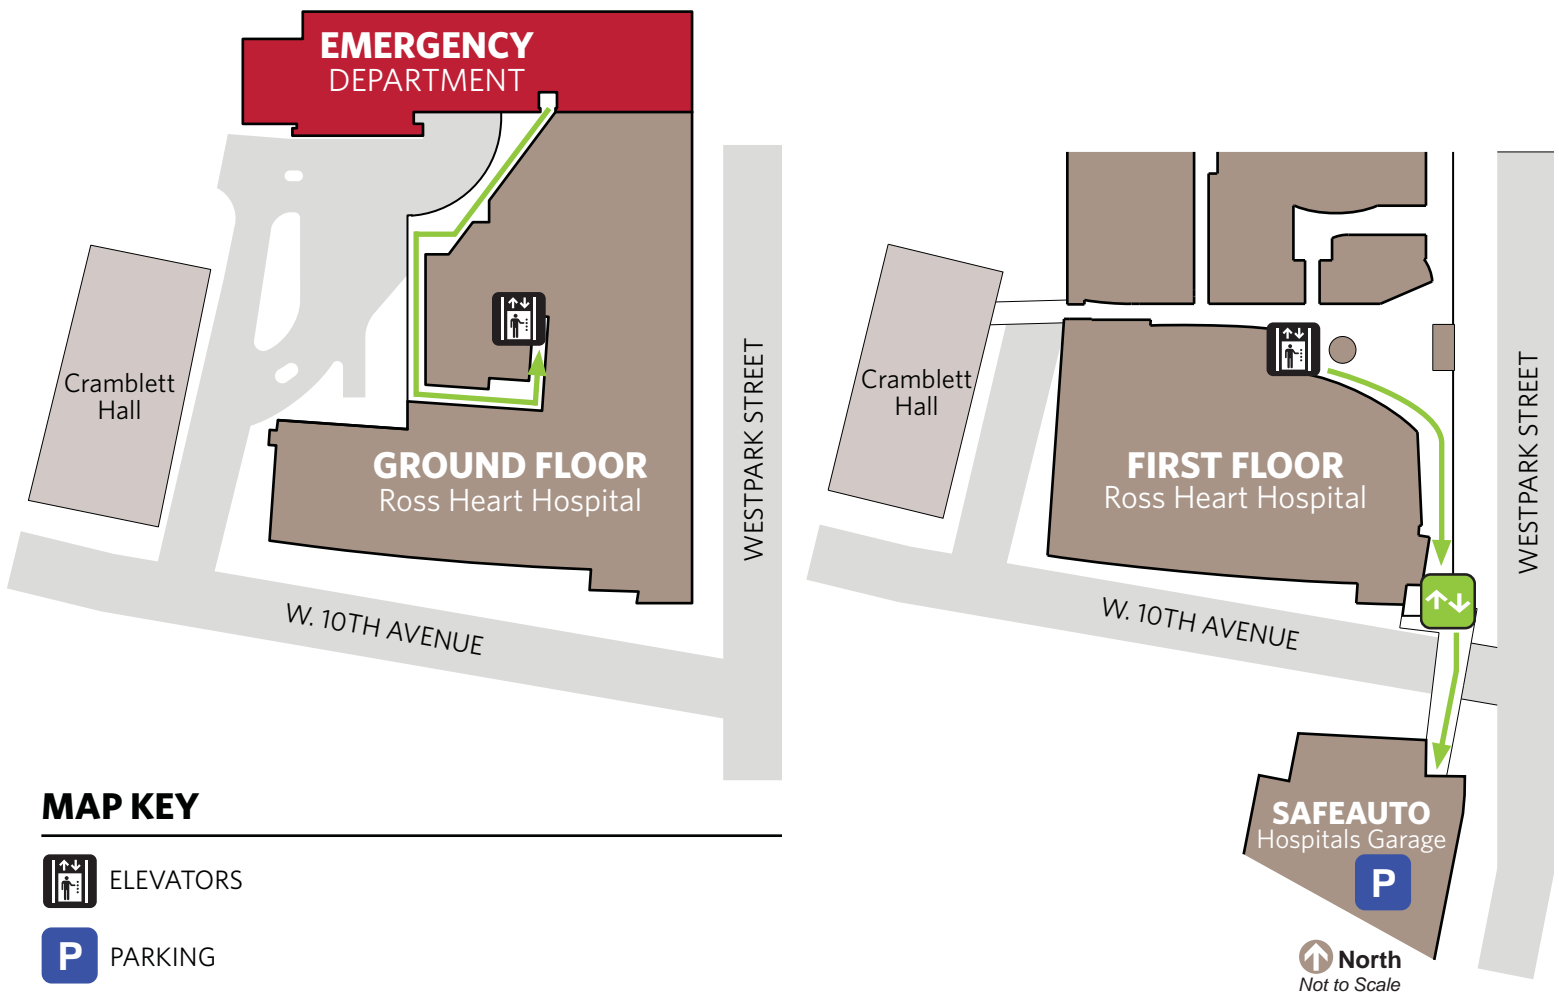

# Finding Your Way to SAFEAUTO Hospitals Garage from the Emergency Department

## Emergency Department to SAFEAUTO Garage

Go back out the main entrance to the Emergency Department.  
Pass by the Security Checkpoint.  
Go straight and make two lefts to the Ross Heart Hospital Elevators.  
Take the Ross Heart Hospital Elevators to the First Floor.  
Go right out of the elevators to the SAFEAUTO Garage Elevator.

### MAP KEY

ELEVATORS

PARKING

Smoking and the use of tobacco products are not permitted inside or outside of any OSU Medical Center building.