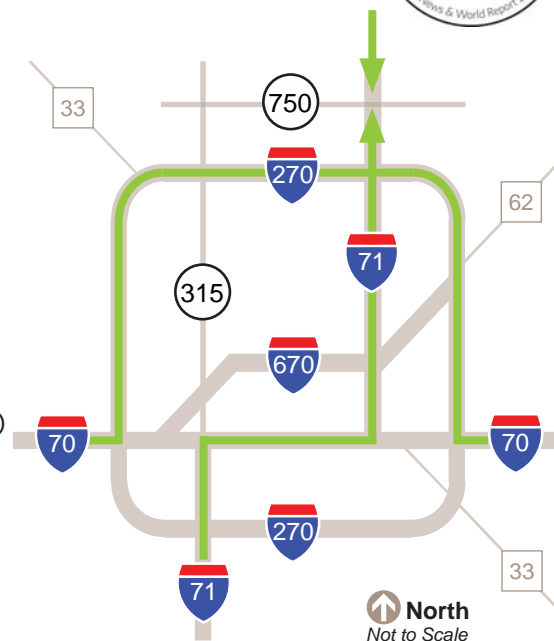

Driving Directions to OSU Polaris Innovation Centre

From the North (Sandusky, Delaware and Cleveland)

Take I-71 South Towards Columbus.
Take exit 121 for Gemini Place towards Polaris Parkway/SR 750
Turn left at Gemini Place continuing onto Orion Place
Turn left at Polaris Parkway.
Travel less that .1 miles to the Polaris Innovation Centre located on the right.

From the South (Circleville, Chillicothe, Portsmouth and Cincinnati)

Take I-71 north towards Columbus.
Take the I-70E/I-71 N exit toward Wheeling/Cleveland.
Take exit 101A on the left to merge onto I-71 north toward Cleveland.
Take exit 121 for Polaris Parkway/SR 750.
Turn right at Polaris Parkway.
Travel less than .1 miles to the Polaris Innovation Centre located on the right.

From the East (Newark, Zanesville and Pittsburgh)

Take I-270 north towards Cleveland.
Continue onto I-270 west.
Take exit 26 to merge onto I-71 north towards Cleveland.
Take exit 121 for Polaris Parkway.
Turn right at Polaris Parkway.
Travel less than .1 miles to teh Polaris Innovation Centre located on the right.

From the West (Springfield, Dayton and Indianapolis)

Take I-70 east to I-270 north towards Cleveland.
Continue onto I-270 east.
Take exit 26 to merge onto I-71 north towards Cleveland.
Take exit 121 for Polaris Parkway.
Travel less than .1 miles to the Polaris Innovation Centre located on the right.