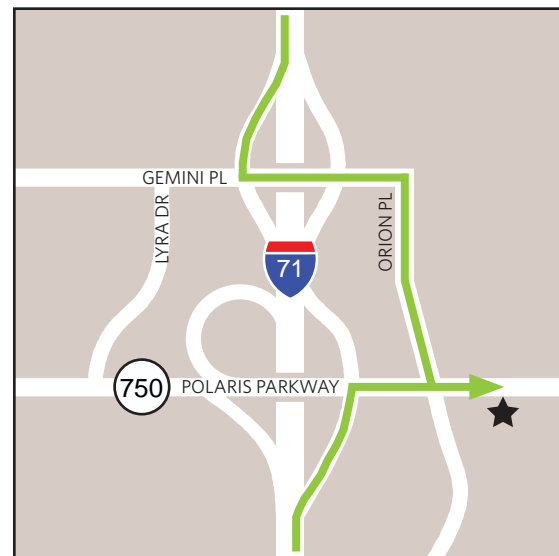

Driving Directions to OSU Polaris Innovation Centre

From the North (Sandusky, Delaware and Cleveland)

Take I-71 South Towards Columbus.
Take exit 121 for Gemini Place towards Polaris Parkway/SR 750
Turn left at Gemini Place continuing onto Orion Place
Turn left at Polaris Parkway.
Travel less that .1 miles to the Polaris Innovation Centre located on the right.

From the South (Circleville, Chillicothe, Portsmouth and Cincinnati)

Take I-71 north towards Columbus.
Take the I-70E/I-71 N exit toward Wheeling/Cleveland.
Take exit 101A on the left to merge onto I-71 north toward Cleveland.
Take exit 121 for Polaris Parkway/SR 750.
Turn right at Polaris Parkway.
Travel less than .1 miles to the Polaris Innovation Centre located on the right.

From the East (Newark, Zanesville and Pittsburgh)

Take I-270 north towards Cleveland.
Continue onto I-270 west.
Take exit 26 to merge onto I-71 north towards Cleveland.
Take exit 121 for Polaris Parkway.
Turn right at Polaris Parkway.
Travel less than .1 miles to teh Polaris Innovation Centre located on the right.

From the West (Springfield, Dayton and Indianapolis)

Take I-70 east to I-270 north towards Cleveland.
Continue onto I-270 east.
Take exit 26 to merge onto I-71 north towards Cleveland.
Take exit 121 for Polaris Parkway.
Travel less than .1 miles to the Polaris Innovation Centre located on the right.