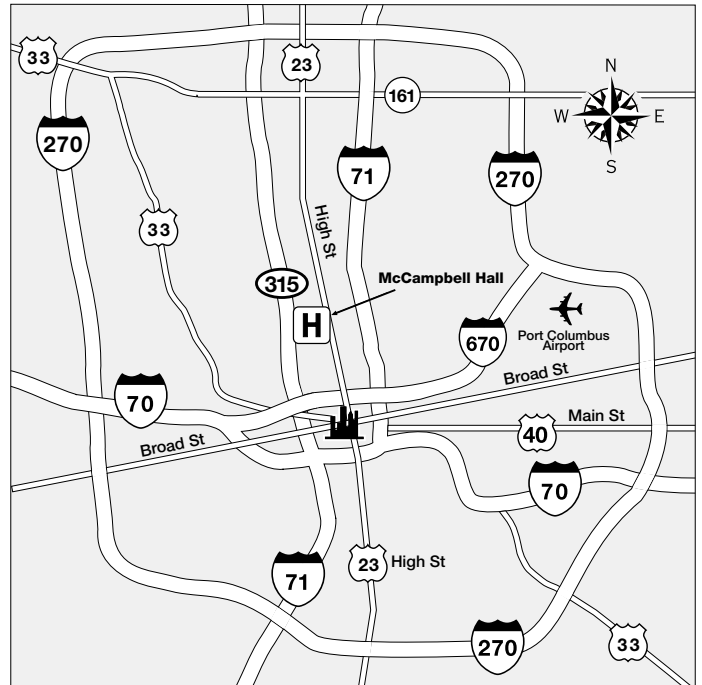

Smoking and the use of tobacco products are not permitted inside or outside of any OSU Medical Center building.

Updated on July 27, 2007