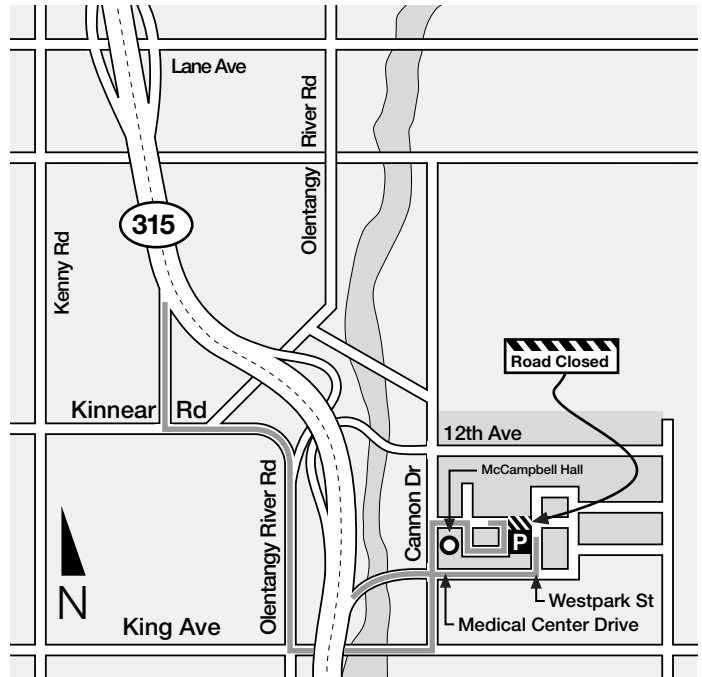

## From the North (Sandusky, Delaware and Cleveland):

Take any major highway to I-270  
Take I-270 to State Route 315 south  
Take State Route 315 south to the King/Kinnear Exit  
Turn left onto Kinnear Road (Kinnear Road turns into Olentangy River Road)  
Take Olentangy River Road to King Avenue (third traffic light)  
Turn left onto King Avenue  
Take King Avenue to Cannon Drive  
Turn left onto Cannon Drive  
Take Cannon Drive to Medical Center Drive  
Turn right onto Medical Center Drive  
SEE "PARKING" DIRECTIONS

### From the North:

Take State Route 315 south to King/Kinnear Exit  
Turn left onto Kinnear Road (Kinnear Road turns into Olentangy River Road)  
Take Olentangy River Road to King Avenue (third traffic light)  
Turn left onto King Avenue  
Take King Avenue to Cannon Drive  
SEE "PARKING" DIRECTIONS

### From the South:

Take State Route 315 north to the Medical Center Drive and King Avenue Exit.  
SEE "PARKING" DIRECTIONS

### Parking-Patient Parking Assistance:

**From North**, turn left onto Cannon Drive. **Then...**

**From South**, at the traffic light turn left onto Cannon Drive. **Then...**

**...take Cannon Drive to 10th Avenue. Turn right onto 10th Avenue. At the first stop sign go right onto Dodd Drive. Continue to make lefts around the Spirit of Women Park until you are at 10th Avenue again. Turn left onto 10th Avenue in front of Cramblett Medical Clinic.**