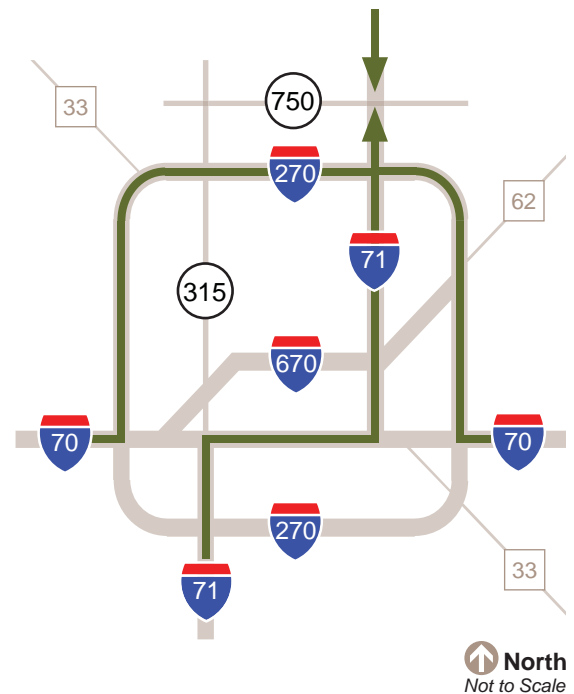

Driving Directions to OSU Polaris Innovation Centre

US News & World Report
Best Hospital 2011

From the North (Sandusky, Delaware and Cleveland)

Take I-71 South Towards Columbus.
Take exit 121 for Gemini Place towards Polaris Parkway/SR 750
Turn left at Gemini Place continuing onto Orion Place
Turn left at Polaris Parkway.
Travel less that .1 miles to the Polaris Innovation Centre located on the right.

From the South (Circleville, Chillicothe and Cincinnati)

Take I-71 north towards Columbus.
Take the I-70E/I-71 N exit toward Wheeling/Cleveland.
Take exit 101A on the left to merge onto I-71 north toward Cleveland.
Take exit 121 for Polaris Parkway/SR 750.
Turn right at Polaris Parkway.
Travel less than .1 miles to the Polaris Innovation Centre located on the right.

From the East (Newark, Zanesville and Pittsburgh)

Take I-270 north towards Cleveland.
Continue onto I-270 west.
Take exit 26 to merge onto I-71 north towards Cleveland.
Take exit 121 for Polaris Parkway.
Turn right at Polaris Parkway.
Travel less than .1 miles to teh Polaris Innovation Centre located on the right.

From the West (Springfield, Dayton and Indianapolis)

Take I-70 east to I-270 north towards Cleveland.
Continue onto I-270 east.
Take exit 26 to merge onto I-71 north towards Cleveland.
Take exit 121 for Polaris Parkway.
Travel less than .1 miles to the Polaris Innovation Centre located on the right.