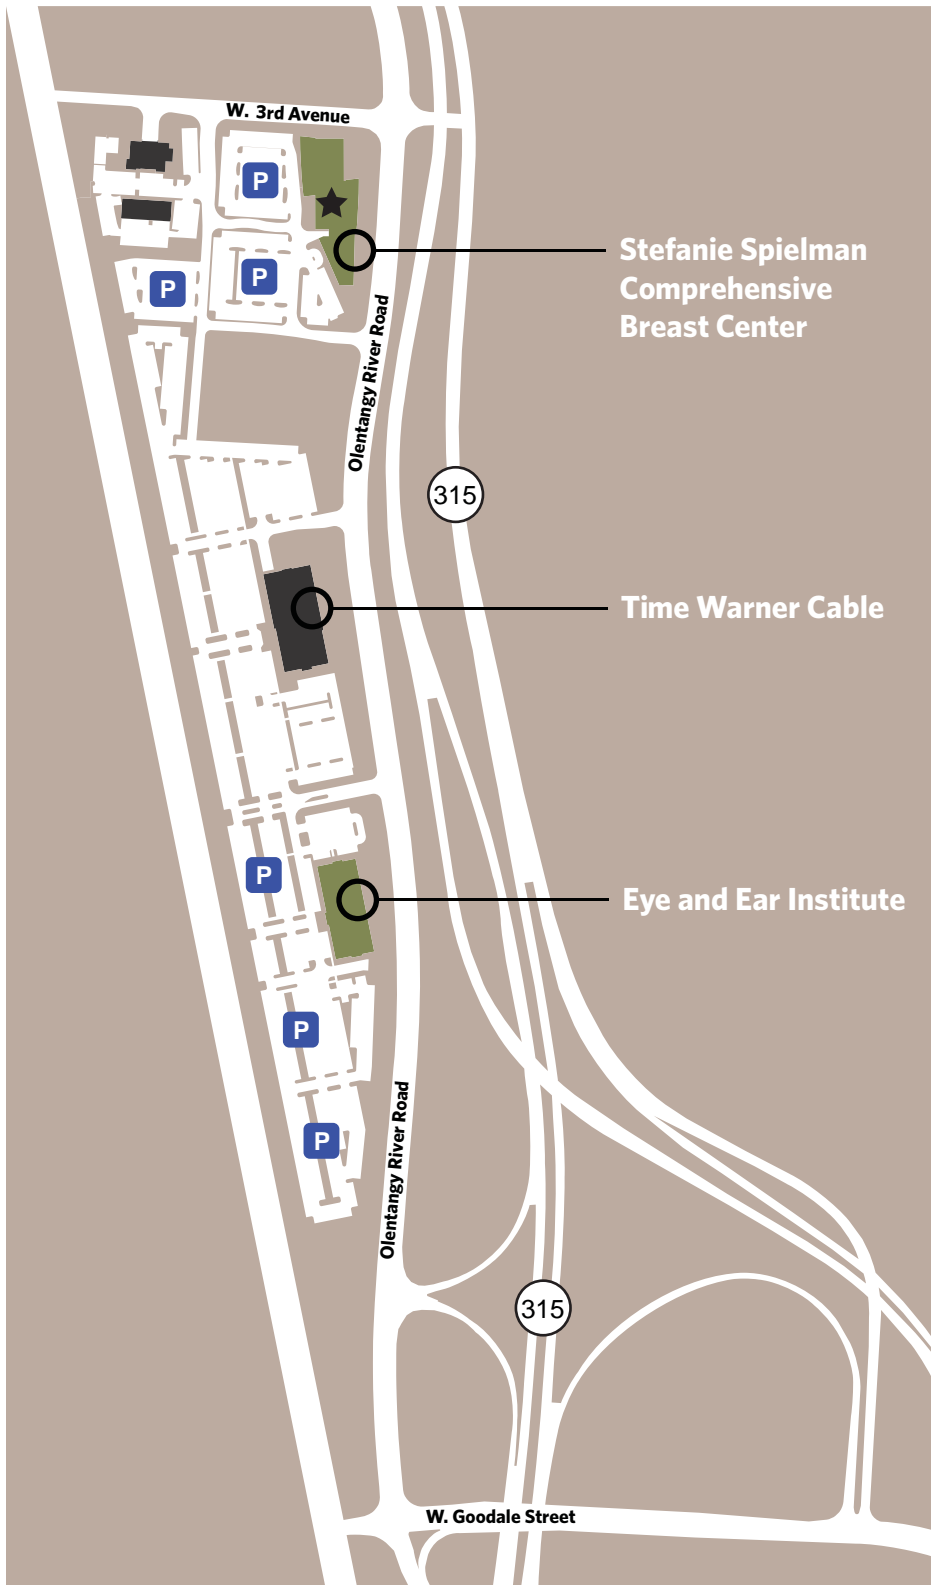

Finding Your Way

The Stefanie Spielman Comprehensive Breast Center

★ **Stefanie Spielman
Comprehensive
Breast Center**
1145 Olentangy River Rd
Columbus, OH 43212
614-293-5066

cancer.osu.edu

↑ North
Not to Scale

Wexner
Medical
Center