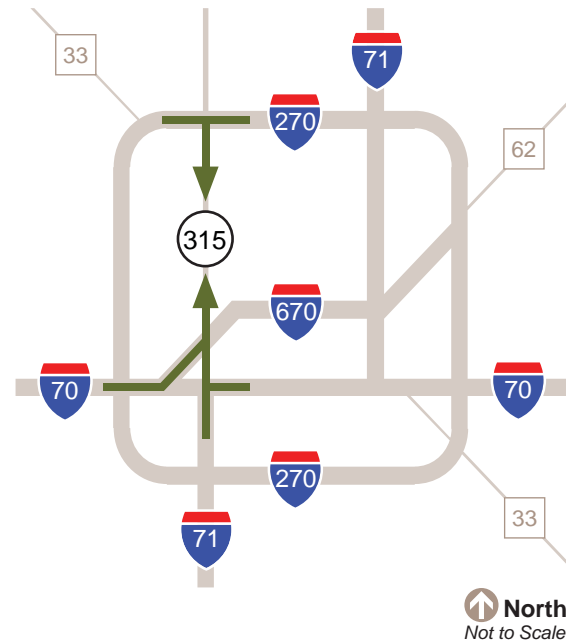

Driving Directions to The Stefanie Spielman Comprehensive Breast Center

US News & World Report
Best Hospital 2011

From the North (Sandusky, Delaware and Cleveland)

Take any major highway to I-270.
Take I-270 west toward Dayton.
Merge onto 315 south toward Columbus.
Take the Goodale Street/Grandview Heights exit.
Turn right onto Olentangy River Road.
Stefanie Spielman Comprehensive Breast Center will be on your left.
You may enter the parking lot from either Olentangy River Road, or from 3rd Avenue.

From the South (Circleville, Chillicothe and Cincinnati)

Take any major highway to I-71.
Take I-71 to SR 315 north.
Take Goodale Street/Grandview Heights exit.
Turn right onto W. Goodale Street.
Turn right onto Olentangy River Road.
Stefanie Spielman Comprehensive Breast Center will be on your left.
You may enter the parking lot from either Olentangy River Road, or from 3rd Avenue.

From the East (Newark, Zanesville and Pittsburgh)

Take any major highway to I-70.
Take I-70 west to SR 315 north.
Take the Goodale Street/Grandview Heights exit.
Turn right onto W. Goodale Street.
Turn right onto Olentangy River Road.
Stefanie Spielman Comprehensive Breast Center will be on your left.
You may enter the parking lot from either Olentangy River Road, or from 3rd Avenue.

From the West (Springfield, Dayton and Indianapolis)

Take any major highway to I-70.
Take I-70 east to I-670 east.
Take I-670 east to SR 315 north.
Take the Goodale Street/Grandview Heights exit.
Turn right onto W. Goodale Street.
Turn right onto Olentangy River Road.
Stefanie Spielman Comprehensive Breast Center will be on your left.
You may enter the parking lot from either Olentangy River Road, or from 3rd Avenue.