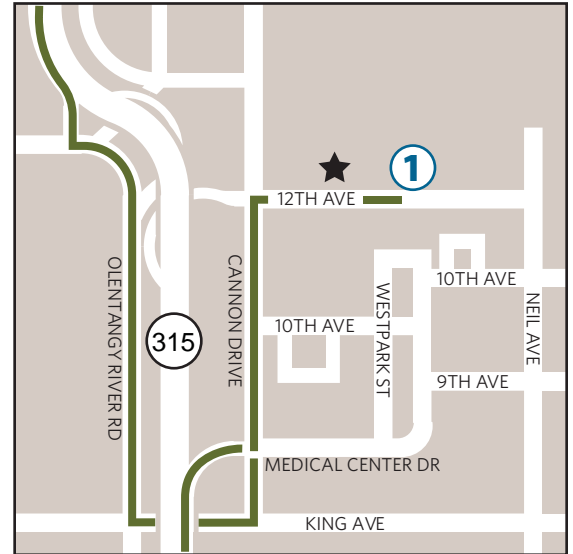

See "Parking Directions-Continued from SR 315 south"

From the South (Circleville, Chillicothe and Cincinnati)

Take any major highway to I-71 north
Take I-71 north to SR 315 north
Take SR 315 north to the Medical Center Drive/King Avenue Exit.

See "Parking Directions-Continued from SR 315 north"

From the East (Newark, Zanesville and Pittsburgh)

Take any major highway to I-70 west
Take I-70 west to SR 315 north
Take SR 315 north to the Medical Center Drive/King Avenue Exit

Wexner
Medical
Center

February 10, 2012

Parking Directions

for Biomedical Research Tower

12th Avenue Garage ①

340 West 12th Avenue Columbus, OH 43210

Continued from SR 315 south, take Cannon Drive to 12th Avenue. Turn right onto 12th Avenue. The 12th Avenue Garage is located on the left side of 12th Avenue and is connected to the Medical Center with a walkway bridge over 12th Avenue.

Continued from SR 315 north, turn left onto Cannon Drive. Take Cannon Drive to 12th Avenue. Turn right onto 12th Avenue. The 12th Avenue Garage is located on the left side of 12th Avenue and is connected to the Medical Center with a walkway bridge over 12th Avenue.