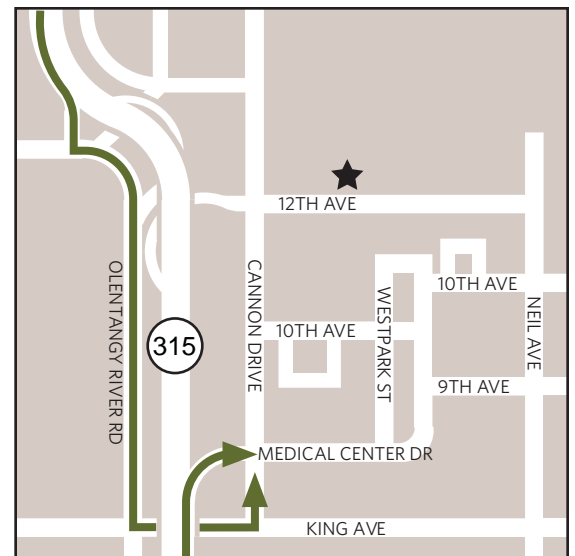

★ Biomedical Research Tower

460 W. 12th Avenue
Columbus, OH 43210
614-293-5123

www.medicalcenter.osu.edu

Smoking and the use of tobacco products are not permitted inside or outside of any of The Ohio State University Medical Center buildings

Wexner
Medical
Center

February 10, 2012