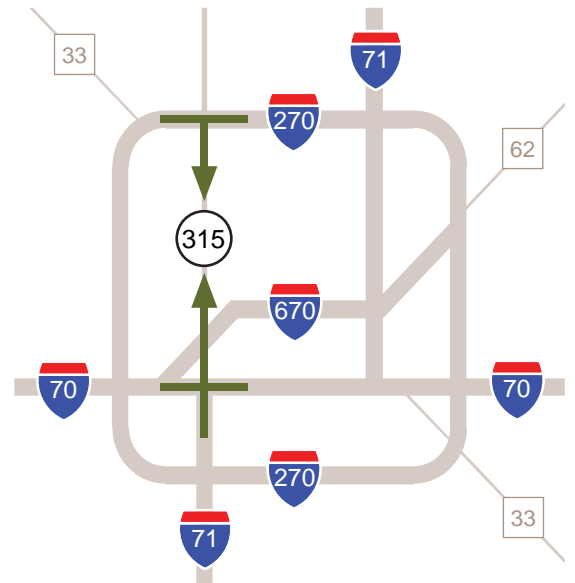

Driving Directions to Biomedical Research Tower

US News & World Report
Best Hospital 2011

From the North (Sandusky, Delaware and Cleveland)

Take any major highway to I-270
Take I-270 to SR 315 south
Take SR 315 south to the King/Kinnear Exit
Turn left onto Kinnear Rd (Kinnear turns into Olentangy River Rd.)
Take Olentangy River Road to King Avenue (third traffic light)
Turn left onto King Avenue
Take King Avenue to Cannon Drive
Turn left onto Cannon Drive

See "Parking Directions-Continued from SR 315 south"

From the South (Circleville, Chillicothe and Cincinnati)

Take any major highway to I-71 north
Take I-71 north to SR 315 north
Take SR 315 north to the Medical Center Drive/King Avenue Exit.

See "Parking Directions-Continued from SR 315 north"

From the East (Newark, Zanesville and Pittsburgh)

Take any major highway to I-70 west
Take I-70 west to SR 315 north
Take SR 315 north to the Medical Center Drive/King Avenue Exit

See "Parking Directions-Continued from SR 315 north"

From the West (Springfield, Dayton and Indianapolis)

Take any major highway to I-70 east
Take I-70 east to SR 315 north
Take SR 315 north to the Medical Center Drive/King Avenue Exit.

See "Parking Directions-Continued from SR 315 north"

North
Not to Scale